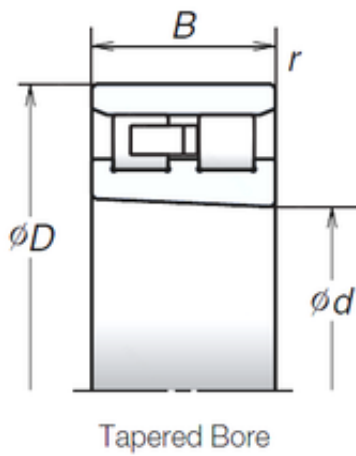

### 25 mm x 47 mm x 16 mm NSK NN3005MBKR Matched Angular Contact Ball Bearings

Bearing No. NN3005MBKR

|                               |               |
|-------------------------------|---------------|
| Size                          | 25x41.3x16 mm |
| Bore Diameter                 | 25 mm         |
| Outer Diameter                | 41,3 mm       |
| Width                         | 16 mm         |
| d                             | 25 mm         |
| D                             | 47 mm         |
| E                             | 41,3 mm       |
| B                             | 16 mm         |
| C                             | 16 mm         |
| r min.                        | 0,6 mm        |
| Weight                        | 0,127 Kg      |
| Basic dynamic load rating (C) | 25,8 kN       |
| Basic static load rating (C0) | 30 kN         |
| (Grease) Lubrication Speed    | 20 900 r/min  |