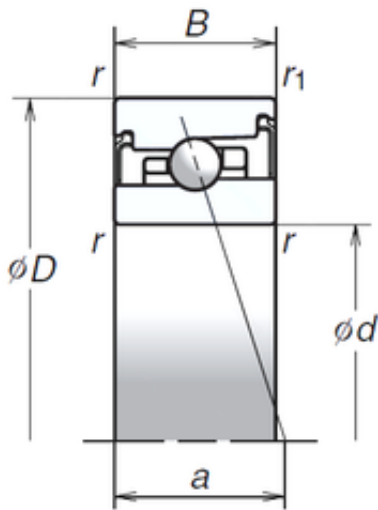

### 75 mm x 115 mm x 24 mm NSK 75BER20SV1V Double Row Cylindrical Roller Bearings

Bearing No. 75BER20SV1V

Size	75x115x24 mm
Bore Diameter	75 mm
Outer Diameter	115 mm
Width	24 mm
d	75 mm
D	115 mm
B	24 mm
C	24 mm
Angle ( ° )	25 °
a	34,1 mm
r min.	1,1 mm
r1 min.	0,6 mm
Weight	0,806 Kg
Basic dynamic load rating (C)	21,6 kN
Basic static load rating (C0)	19,8 kN
(Grease) Lubrication Speed	12 700 r/min