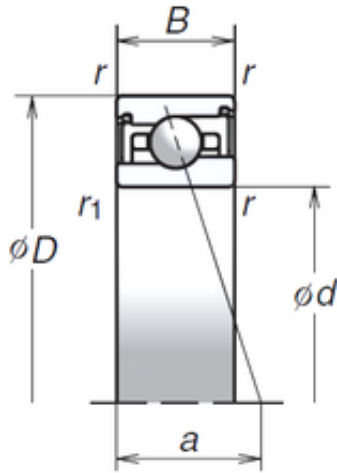

San Driveshaft Co., Ltd.

45 mm x 68 mm x 14 mm NSK 45BER29SV1V
duplex angular contact ball bearings

Bearing No. 45BER29SV1V

Size	45x68x14 mm
Bore Diameter	45 mm
Outer Diameter	68 mm
Width	14 mm
d	45 mm
D	68 mm
B	14 mm
C	14 mm
Angle (°)	25 °
a	20,2 mm
r min.	0,6 mm
r1 min.	0,3 mm
Weight	0,143 Kg
Basic dynamic load rating (C)	11,6 kN
Basic static load rating (C0)	8,35 kN
(Grease) Lubrication Speed	21 300 r/min

45BER29SV1V Bearing 2D drawings and 3D CAD models