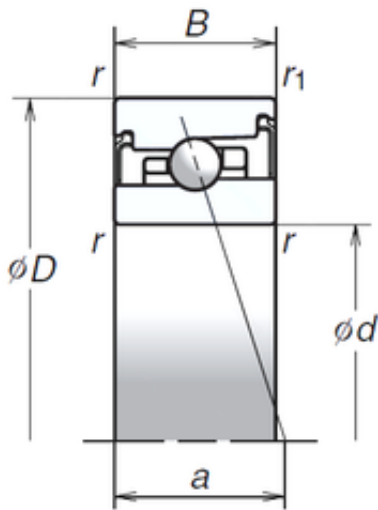

San Driveshaft Co., Ltd.

55 mm x 90 mm x 22 mm NSK 55BER20SV1V
duplex angular contact ball bearings

Bearing No. 55BER20SV1V

Size	55x90x22 mm
Bore Diameter	55 mm
Outer Diameter	90 mm
Width	22 mm
d	55 mm
D	90 mm
B	22 mm
C	22 mm
Angle (°)	25 °
a	27,9 mm
r min.	1,1 mm
r1 min.	0,6 mm
Weight	0,501 Kg
Basic dynamic load rating (C)	14,4 kN
Basic static load rating (C0)	12 kN
(Grease) Lubrication Speed	16 600 r/min

55BER20SV1V Bearing 2D drawings and 3D CAD models